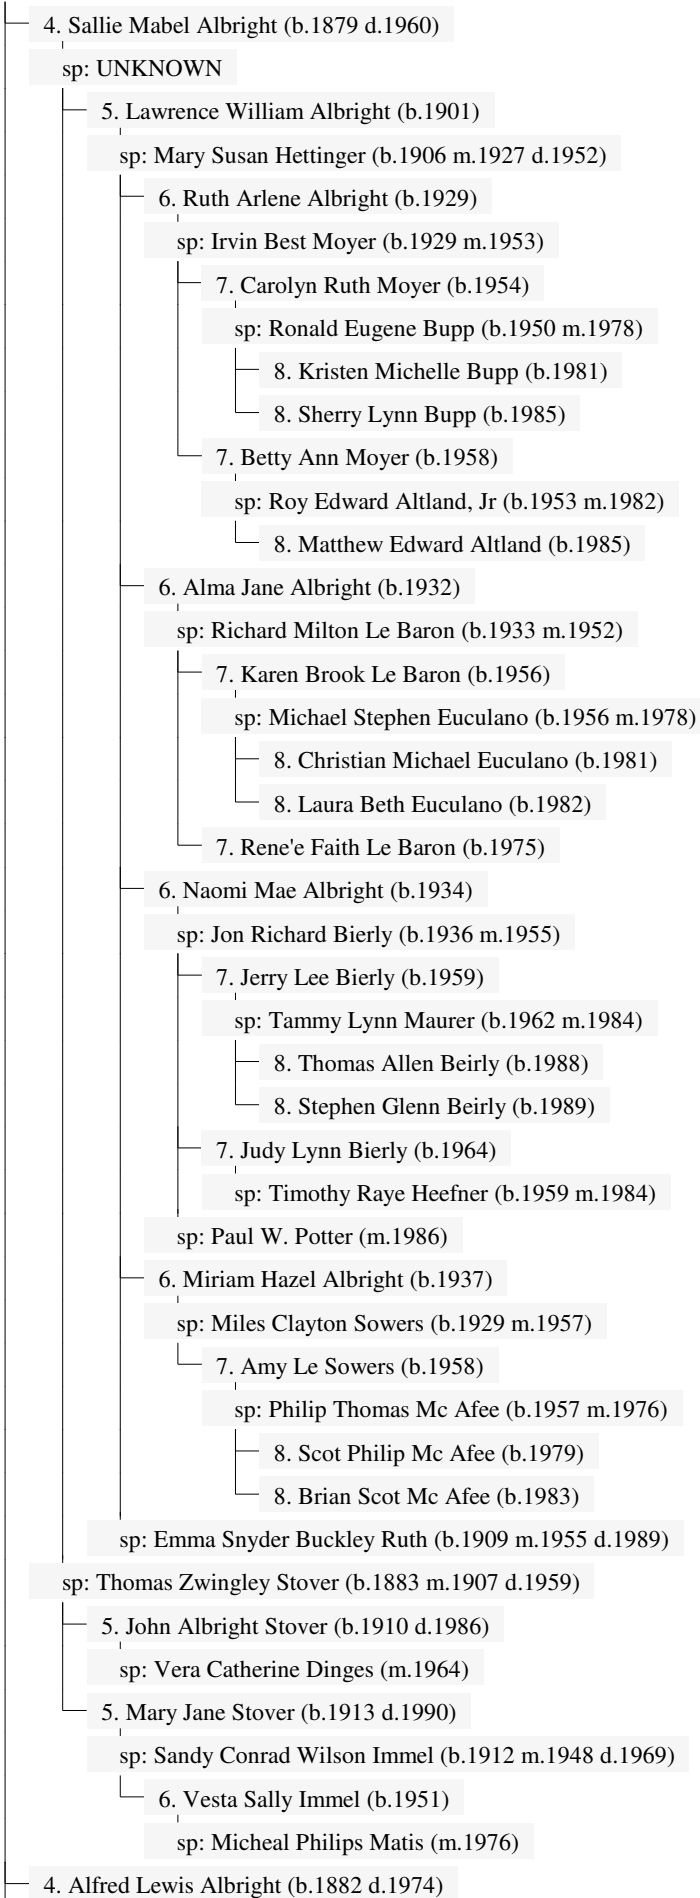

Descendants of ALBRIGHT

19 Aug 2010

Page 1

1. ALBRIGHT

sp: UNKNOWN

- 2. Molly Albright
- 2. John Albright
- 2. Moany Albright
- 2. Jacob Albright (b.1799)

sp: Elizabeth Schaffer

3. Israel Albright (d.1908)

3. Alexander B. Albright

3. Barbara Albright

sp: John Keyseigle

3. John M Albright (b.1837 d.1908)

sp: Sarah J. Florey (b.1837 m.1864 d.1874)

4. Charles J Albright (b.1862)

sp: Candace Musser

4. Mary Jane Albright (b.1865 d.1944)

sp: Snider

5. Robert Rossman

5. Pearl Rossman

5. Boyd Rossman

5. Mary Rossman

Descendants of ALBRIGHT

Descendants of ALBRIGHT

Descendants of ALBRIGHT

Descendants of ALBRIGHT

Descendants of ALBRIGHT

Descendants of ALBRIGHT

Descendants of ALBRIGHT

Descendants of ALBRIGHT

Descendants of ALBRIGHT

Descendants of ALBRIGHT

Descendants of ALBRIGHT