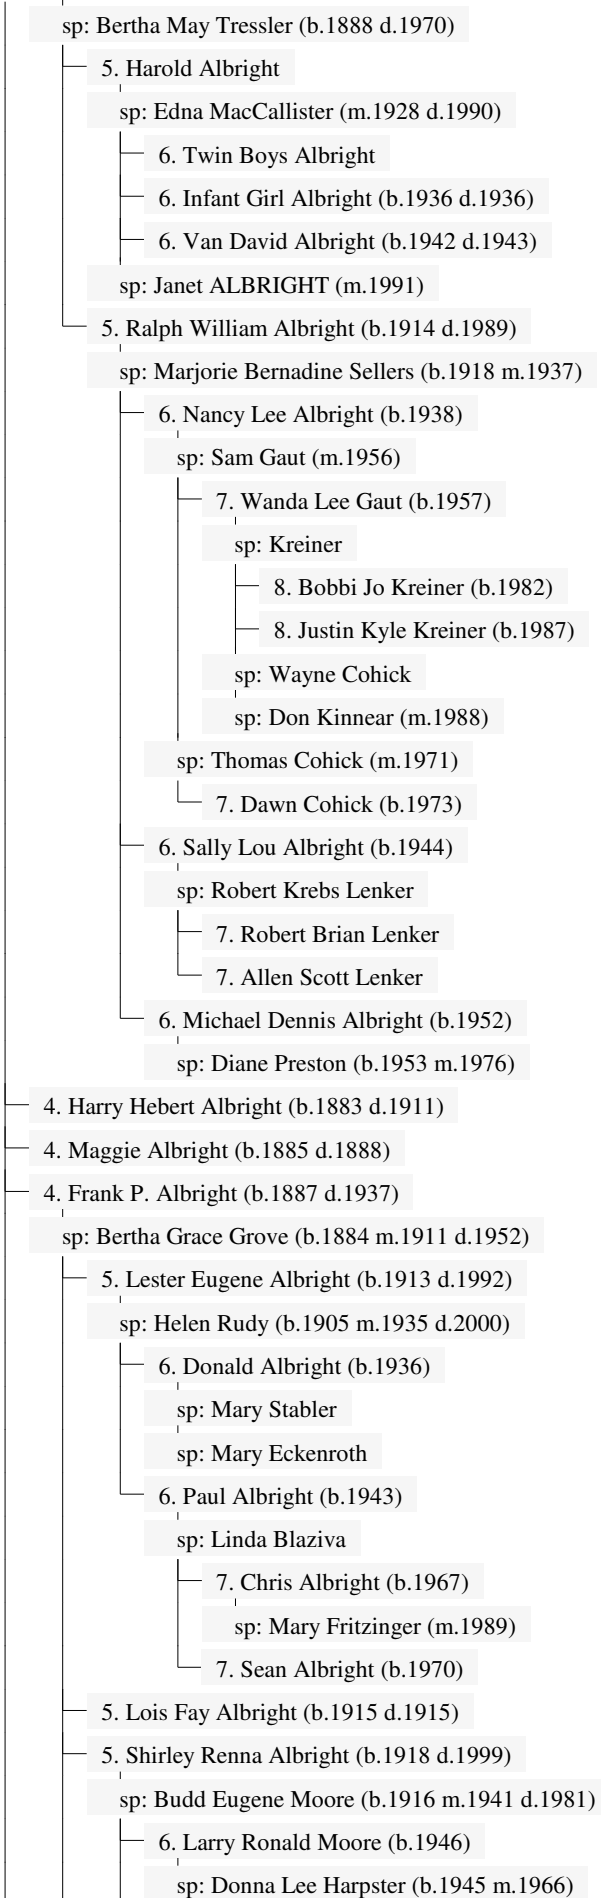

Descendants of ALBRIGHT

19 Aug 2010

Page 1

1. ALBRIGHT

sp: UNKNOWN

- 2. Molly Albright
- 2. John Albright
- 2. Moany Albright
- 2. Jacob Albright (b.1799)

sp: Elizabeth Schaffer

3. Israel Albright (d.1908)

3. Alexander B. Albright

3. Barbara Albright

sp: John Keyseigle

3. John M Albright (b.1837 d.1908)

sp: Sarah J. Florey (b.1837 m.1864 d.1874)

4. Charles J Albright (b.1862)

sp: Candace Musser

4. Mary Jane Albright (b.1865 d.1944)

sp: Snider

5. Robert Rossman

5. Pearl Rossman

5. Boyd Rossman

5. Mary Rossman

Descendants of ALBRIGHT

Descendants of ALBRIGHT

Descendants of ALBRIGHT

Descendants of ALBRIGHT

Descendants of ALBRIGHT

Descendants of ALBRIGHT

Descendants of ALBRIGHT

Descendants of ALBRIGHT

Descendants of ALBRIGHT

Descendants of ALBRIGHT

Descendants of ALBRIGHT