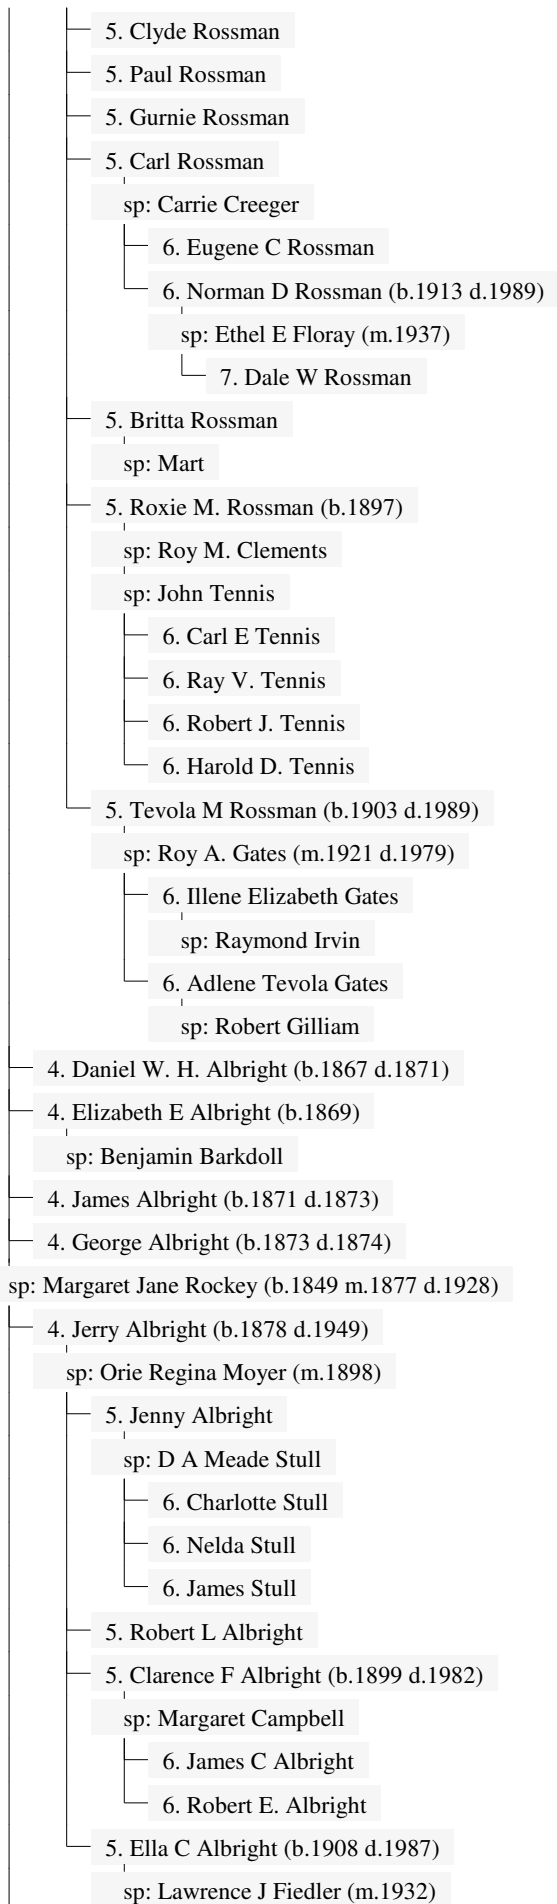

Descendants of ALBRIGHT

19 Aug 2010

Page 1

1. ALBRIGHT

sp: UNKNOWN

- 2. Molly Albright
- 2. John Albright
- 2. Moany Albright
- 2. Jacob Albright (b.1799)

sp: Elizabeth Schaffer

3. Israel Albright (d.1908)

3. Alexander B. Albright

3. Barbara Albright

sp: John Keyseigle

3. John M Albright (b.1837 d.1908)

sp: Sarah J. Florey (b.1837 m.1864 d.1874)

4. Charles J Albright (b.1862)

sp: Candace Musser

4. Mary Jane Albright (b.1865 d.1944)

sp: Snider

5. Robert Rossman

5. Pearl Rossman

5. Boyd Rossman

5. Mary Rossman

Descendants of ALBRIGHT

Descendants of ALBRIGHT

Descendants of ALBRIGHT

Descendants of ALBRIGHT

Descendants of ALBRIGHT

Descendants of ALBRIGHT

Descendants of ALBRIGHT

Descendants of ALBRIGHT

Descendants of ALBRIGHT

Descendants of ALBRIGHT

Descendants of ALBRIGHT