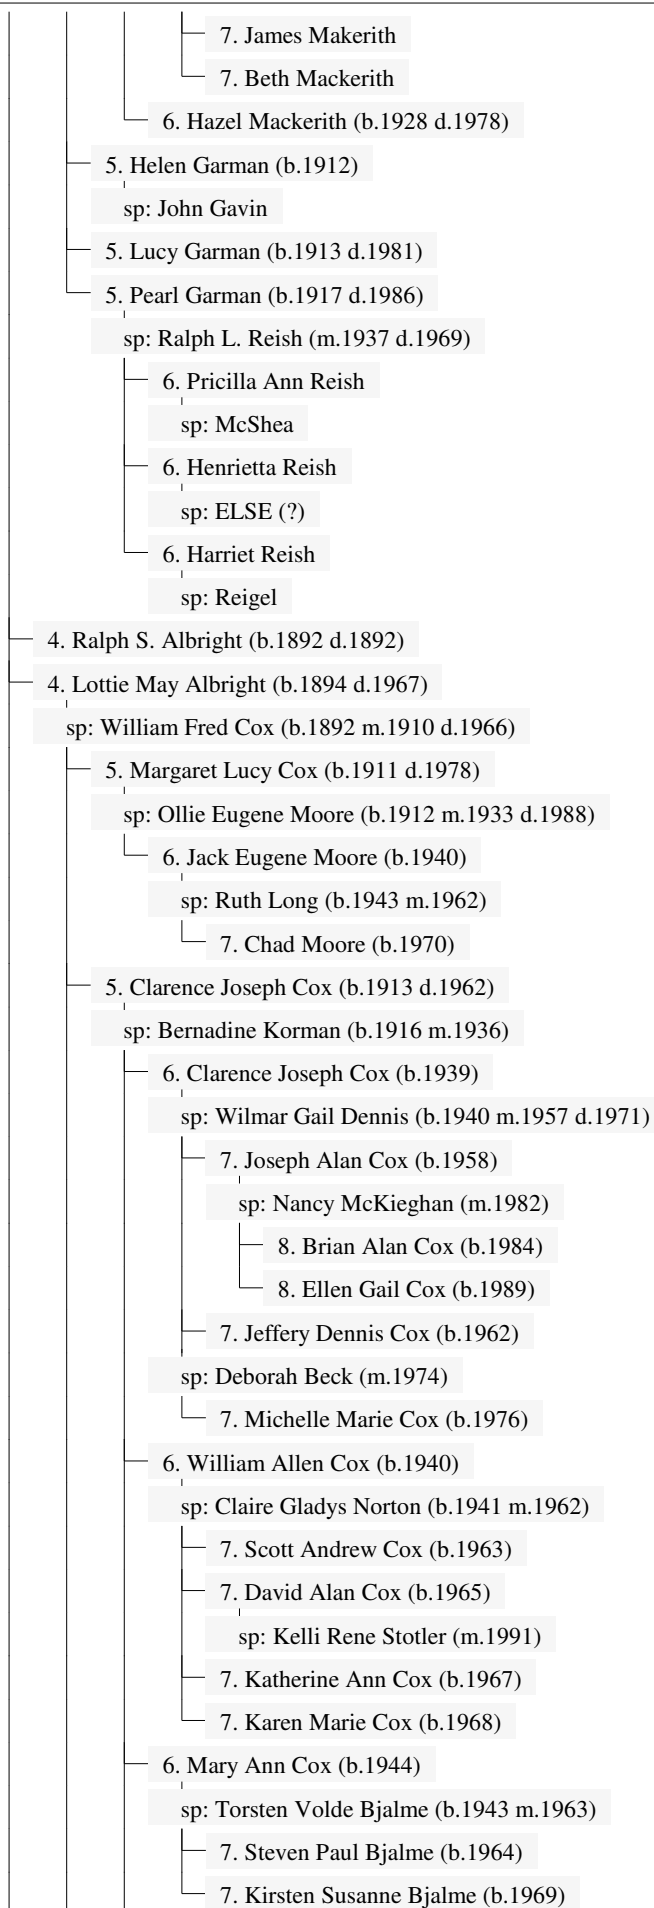

Descendants of ALBRIGHT

19 Aug 2010

Page 1

1. ALBRIGHT

sp: UNKNOWN

- 2. Molly Albright
- 2. John Albright
- 2. Moany Albright
- 2. Jacob Albright (b.1799)

sp: Elizabeth Schaffer

3. Israel Albright (d.1908)

Descendants of ALBRIGHT

Descendants of ALBRIGHT

Descendants of ALBRIGHT

Descendants of ALBRIGHT

Descendants of ALBRIGHT

Descendants of ALBRIGHT

Descendants of ALBRIGHT

Descendants of ALBRIGHT

Descendants of ALBRIGHT

19 Aug 2010

Page 13

Descendants of ALBRIGHT

19 Aug 2010

Page 14

Descendants of ALBRIGHT

Descendants of ALBRIGHT

Descendants of ALBRIGHT

Descendants of ALBRIGHT

Descendants of ALBRIGHT