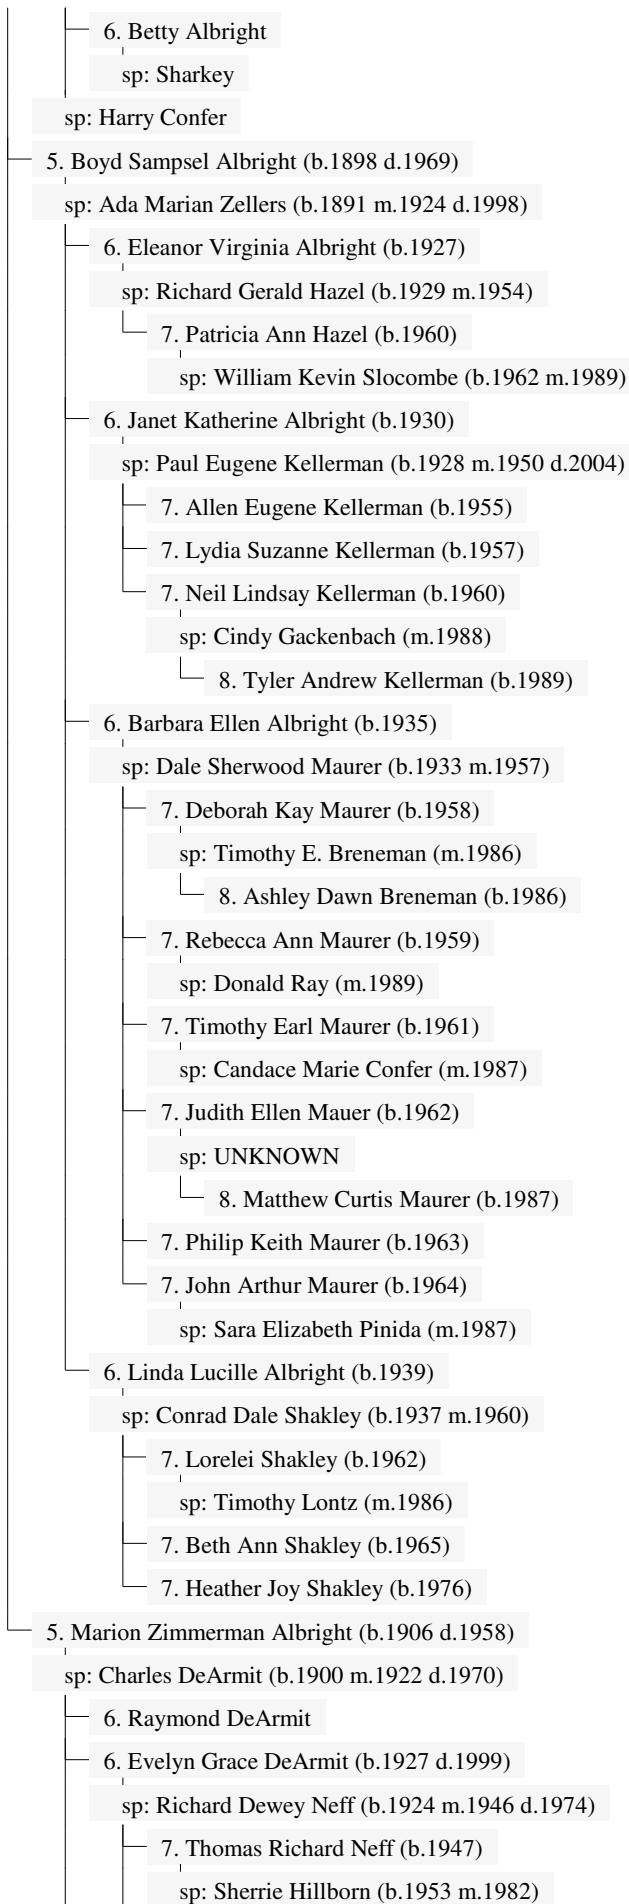

Descendants of ALBRIGHT

19 Aug 2010

Page 1

1. ALBRIGHT

sp: UNKNOWN

- 2. Molly Albright
- 2. John Albright
- 2. Moany Albright
- 2. Jacob Albright (b.1799)

sp: Elizabeth Schaffer

3. Israel Albright (d.1908)

3. Alexander B. Albright

3. Barbara Albright

sp: John Keyseigle

3. John M Albright (b.1837 d.1908)

sp: Sarah J. Florey (b.1837 m.1864 d.1874)

4. Charles J Albright (b.1862)

sp: Candace Musser

4. Mary Jane Albright (b.1865 d.1944)

sp: Snider

5. Robert Rossman

5. Pearl Rossman

5. Boyd Rossman

5. Mary Rossman

Descendants of ALBRIGHT

Descendants of ALBRIGHT

Descendants of ALBRIGHT

Descendants of ALBRIGHT

Descendants of ALBRIGHT

Descendants of ALBRIGHT

Descendants of ALBRIGHT

Descendants of ALBRIGHT

Descendants of ALBRIGHT

Descendants of ALBRIGHT

Descendants of ALBRIGHT