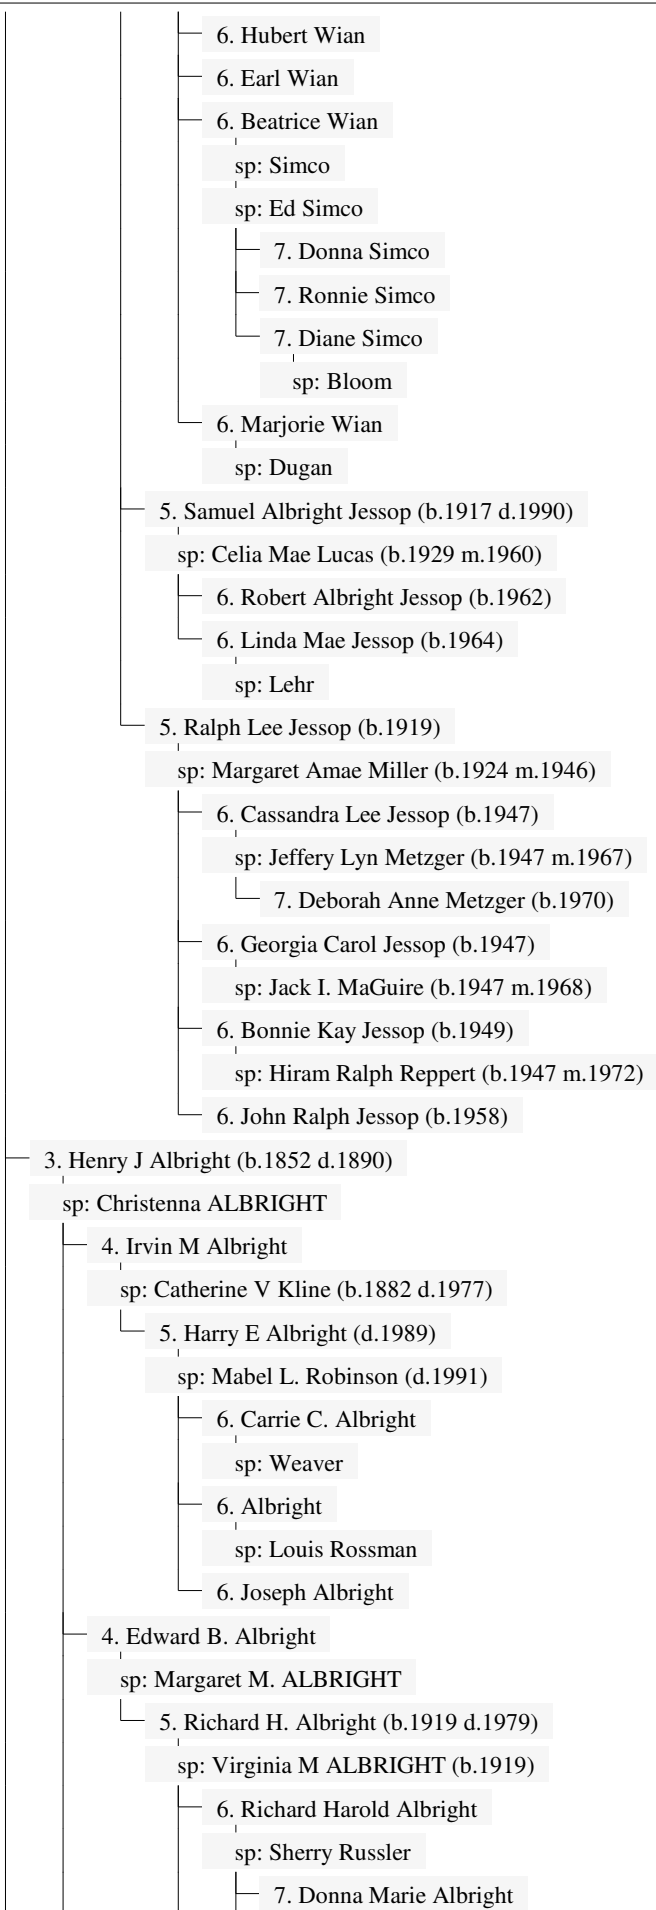

Descendants of ALBRIGHT

19 Aug 2010

Page 1

1. ALBRIGHT

sp: UNKNOWN

- 2. Molly Albright
- 2. John Albright
- 2. Moany Albright
- 2. Jacob Albright (b.1799)

sp: Elizabeth Schaffer

3. Israel Albright (d.1908)

3. Alexander B. Albright

3. Barbara Albright

sp: John Keyseigle

3. John M Albright (b.1837 d.1908)

sp: Sarah J. Florey (b.1837 m.1864 d.1874)

4. Charles J Albright (b.1862)

sp: Candace Musser

4. Mary Jane Albright (b.1865 d.1944)

sp: Snider

5. Robert Rossman

5. Pearl Rossman

5. Boyd Rossman

5. Mary Rossman

Descendants of ALBRIGHT

Descendants of ALBRIGHT

Descendants of ALBRIGHT

Descendants of ALBRIGHT

Descendants of ALBRIGHT

Descendants of ALBRIGHT

Descendants of ALBRIGHT

Descendants of ALBRIGHT

Descendants of ALBRIGHT

Descendants of ALBRIGHT

Descendants of ALBRIGHT