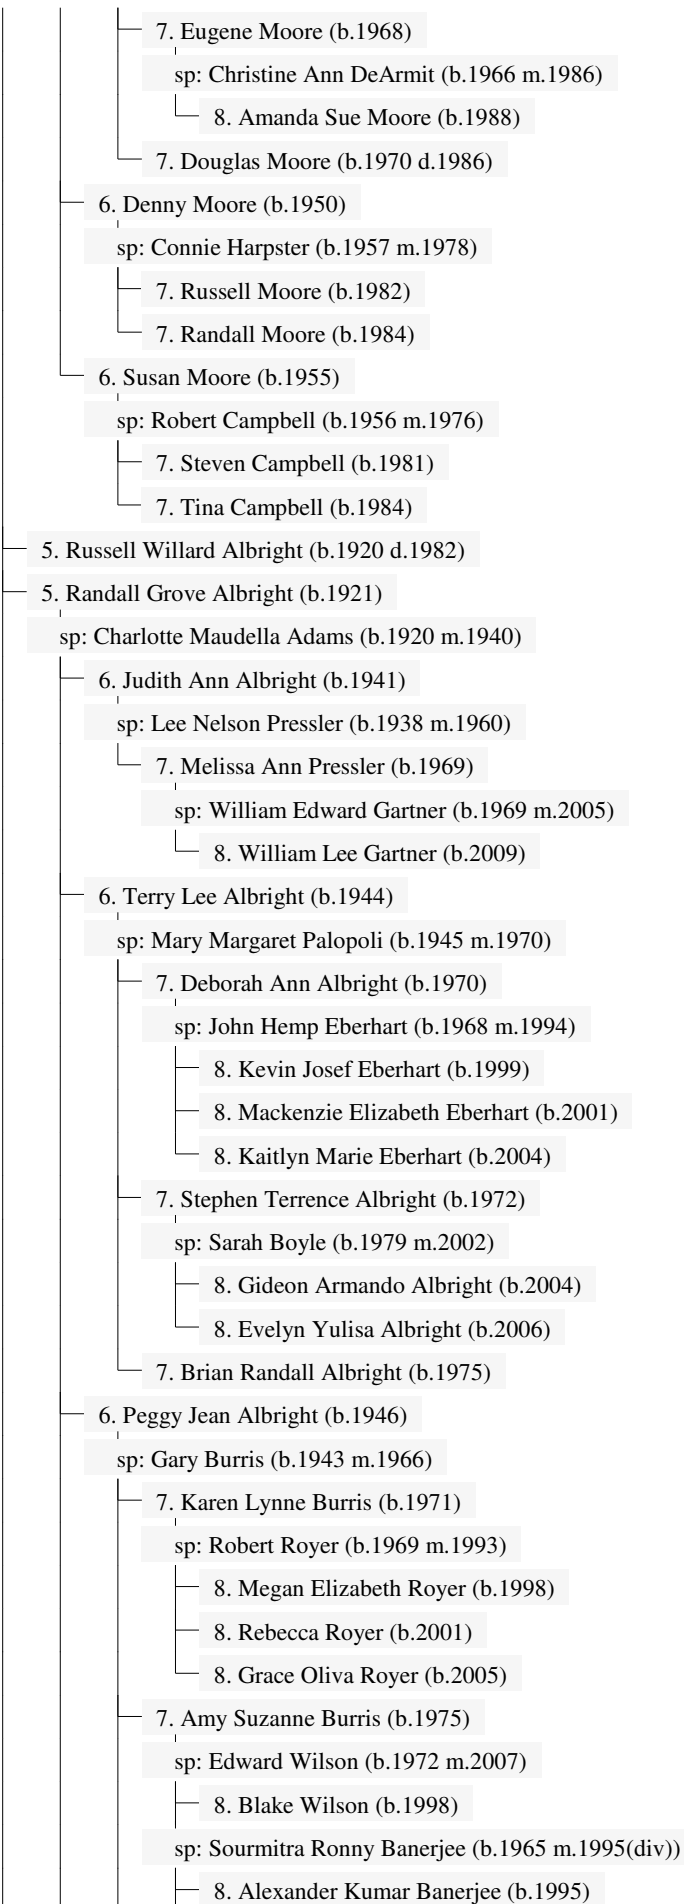

Descendants of ALBRIGHT

19 Aug 2010

Page 1

1. ALBRIGHT

sp: UNKNOWN

- 2. Molly Albright
- 2. John Albright
- 2. Moany Albright
- 2. Jacob Albright (b.1799)

sp: Elizabeth Schaffer

3. Israel Albright (d.1908)

sp: David McClellan Rossman

5. Gladys Rossman

sp: Perry Ambrose Bratton (b.1901 m.1933 d.1987)

- 6. John Fuoss
- 6. Donald Fuoss

5. Grace Rossman

sp: Gilliam

5. Harry Rossman

5. Anna Rossman

sp: Snider

5. Robert Rossman

5. Pearl Rossman

5. Boyd Rossman

5. Mary Rossman

Descendants of ALBRIGHT

Descendants of ALBRIGHT

Descendants of ALBRIGHT

Descendants of ALBRIGHT

Descendants of ALBRIGHT

Descendants of ALBRIGHT

Descendants of ALBRIGHT

Descendants of ALBRIGHT

Descendants of ALBRIGHT

Descendants of ALBRIGHT

Descendants of ALBRIGHT