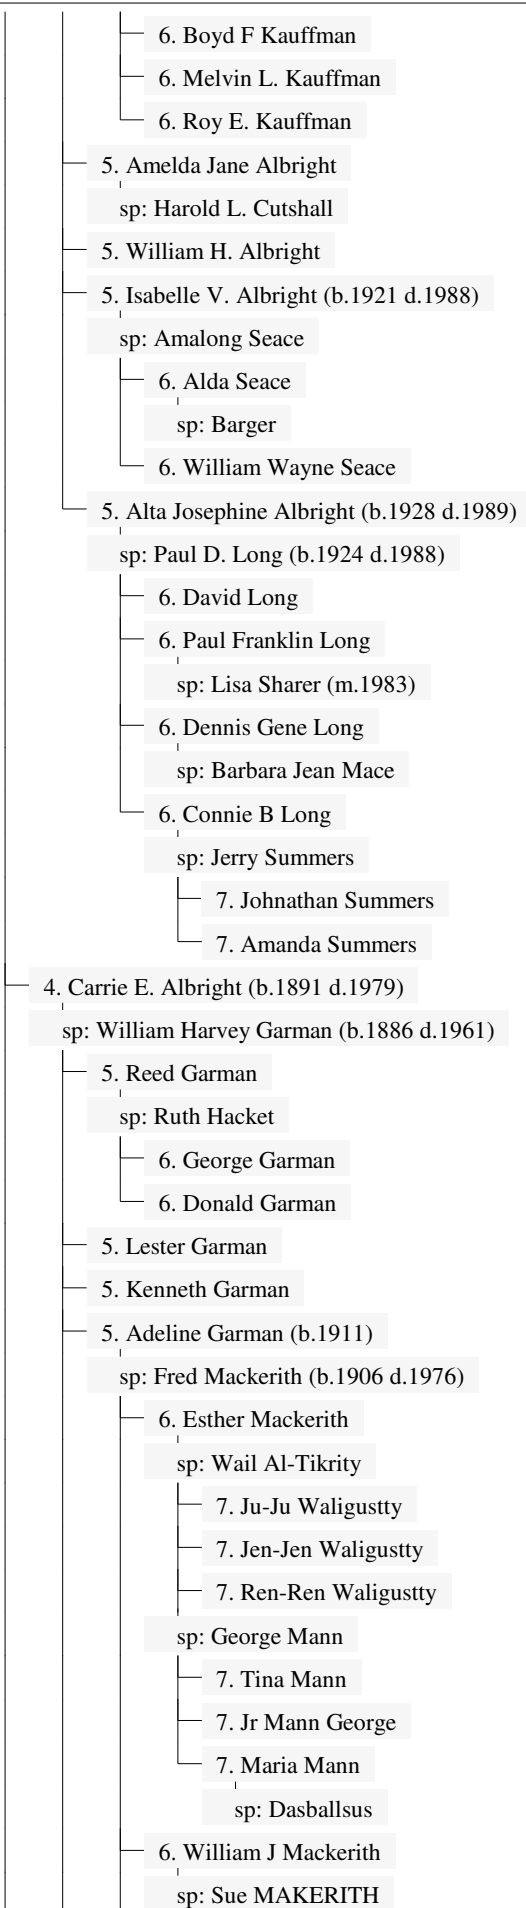

Descendants of ALBRIGHT

19 Aug 2010

Page 1

1. ALBRIGHT

sp: UNKNOWN

- 2. Molly Albright
- 2. John Albright
- 2. Moany Albright
- 2. Jacob Albright (b.1799)

sp: Elizabeth Schaffer

3. Israel Albright (d.1908)

3. Alexander B. Albright

3. Barbara Albright

sp: John Keyseigle

3. John M Albright (b.1837 d.1908)

sp: Sarah J. Florey (b.1837 m.1864 d.1874)

4. Charles J Albright (b.1862)

sp: Candace Musser

4. Mary Jane Albright (b.1865 d.1944)

Descendants of ALBRIGHT

Descendants of ALBRIGHT

Descendants of ALBRIGHT

Descendants of ALBRIGHT

Descendants of ALBRIGHT

Descendants of ALBRIGHT

Descendants of ALBRIGHT

Descendants of ALBRIGHT

Descendants of ALBRIGHT

19 Aug 2010

Page 13

Descendants of ALBRIGHT

19 Aug 2010

Page 14

Descendants of ALBRIGHT

Descendants of ALBRIGHT