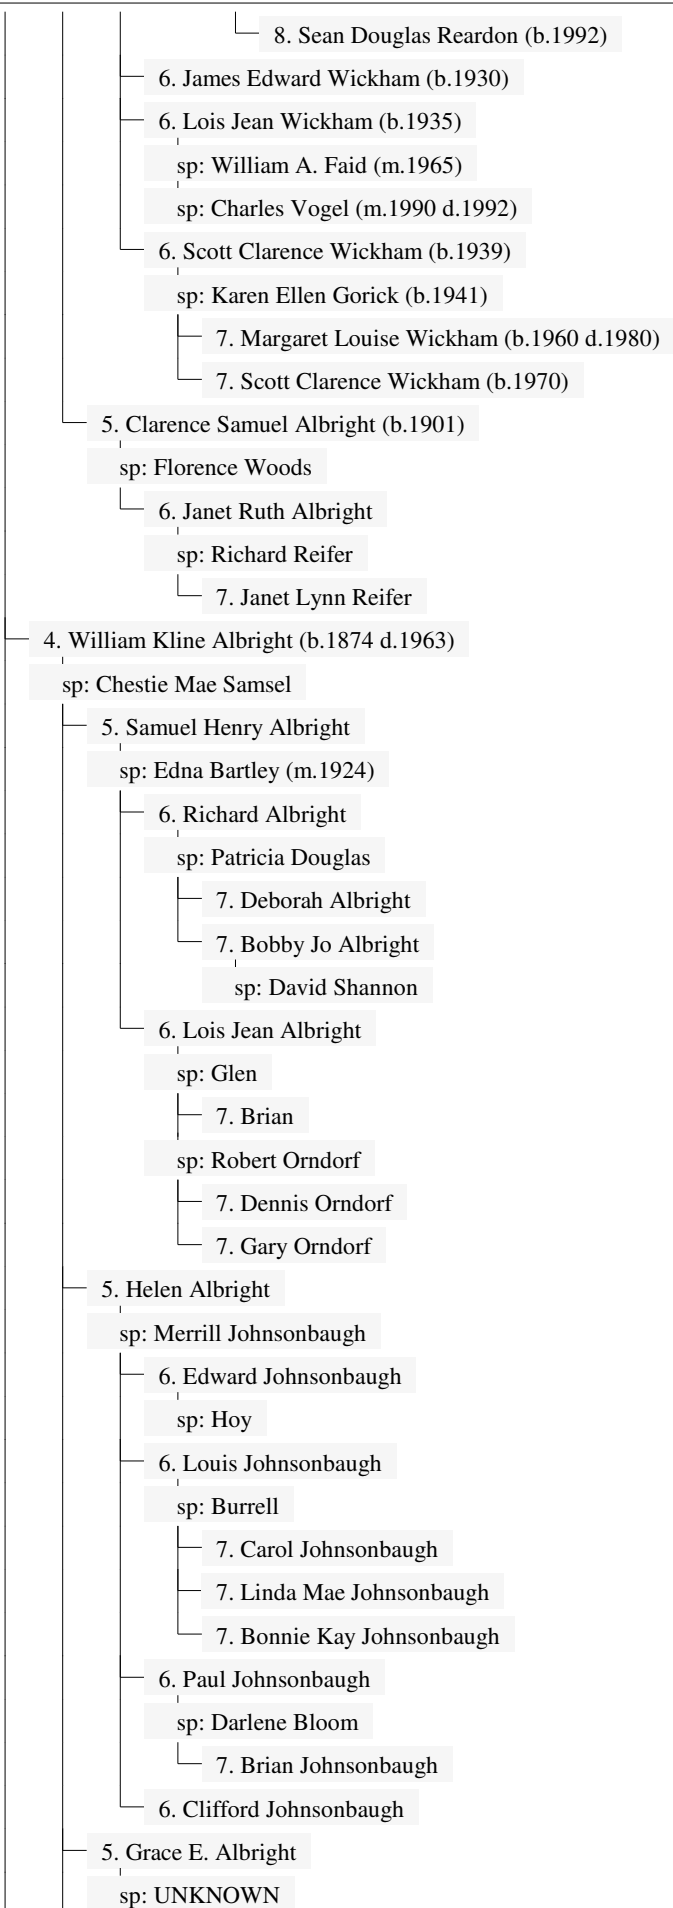

Descendants of ALBRIGHT

19 Aug 2010

Page 1

1. ALBRIGHT

sp: UNKNOWN

- 2. Molly Albright
- 2. John Albright
- 2. Moany Albright
- 2. Jacob Albright (b.1799)

sp: Elizabeth Schaffer

3. Israel Albright (d.1908)

3. Alexander B. Albright

3. Barbara Albright

sp: John Keyseigle

3. John M Albright (b.1837 d.1908)

sp: Sarah J. Florey (b.1837 m.1864 d.1874)

4. Charles J Albright (b.1862)

sp: Candace Musser

4. Mary Jane Albright (b.1865 d.1944)

sp: Snider

5. Robert Rossman

5. Pearl Rossman

5. Boyd Rossman

5. Mary Rossman

Descendants of ALBRIGHT

Descendants of ALBRIGHT

Descendants of ALBRIGHT

Descendants of ALBRIGHT

Descendants of ALBRIGHT

Descendants of ALBRIGHT

Descendants of ALBRIGHT

Descendants of ALBRIGHT

Descendants of ALBRIGHT

Descendants of ALBRIGHT

Descendants of ALBRIGHT