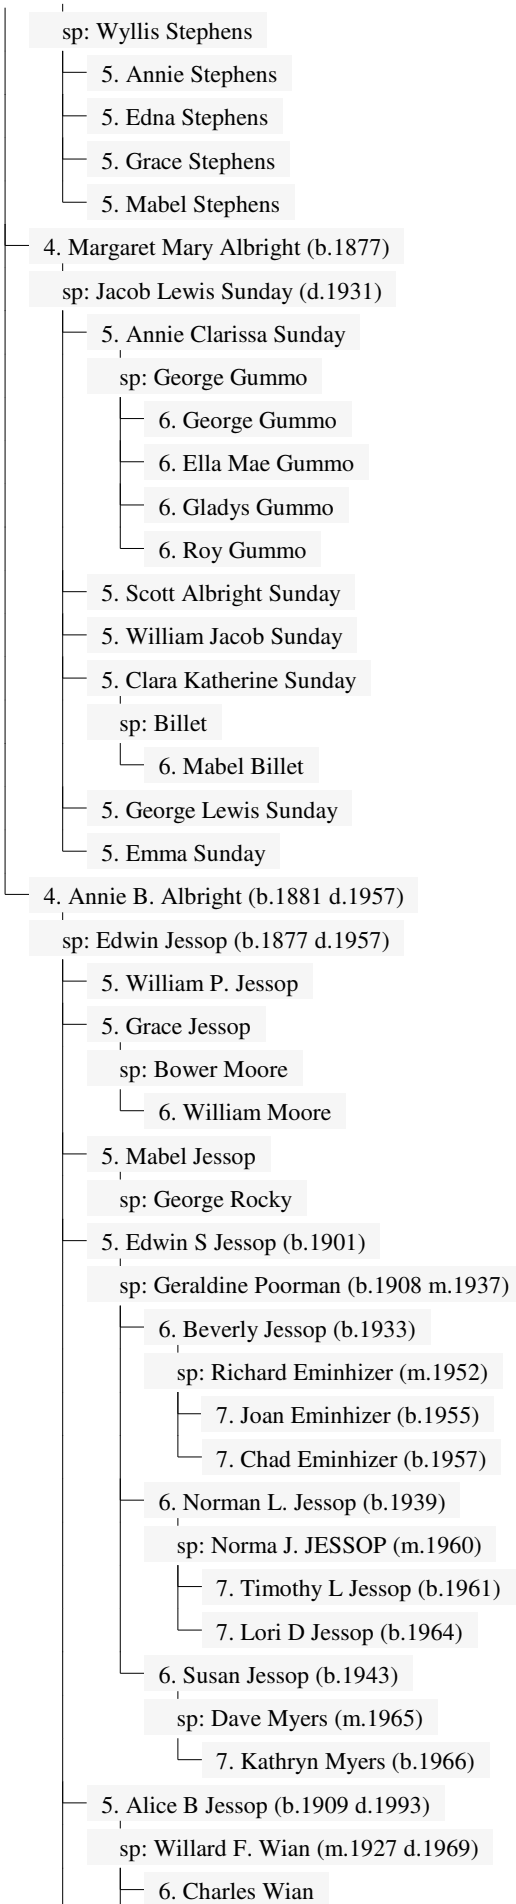

Descendants of ALBRIGHT

19 Aug 2010

Page 1

1. ALBRIGHT

sp: UNKNOWN

- 2. Molly Albright
- 2. John Albright
- 2. Moany Albright
- 2. Jacob Albright (b.1799)

sp: Elizabeth Schaffer

3. Israel Albright (d.1908)

3. Alexander B. Albright

3. Barbara Albright

sp: John Keyseigle

3. John M Albright (b.1837 d.1908)

sp: Sarah J. Florey (b.1837 m.1864 d.1874)

4. Charles J Albright (b.1862)

sp: Candace Musser

4. Mary Jane Albright (b.1865 d.1944)

sp: Snider

5. Robert Rossman

5. Pearl Rossman

5. Boyd Rossman

5. Mary Rossman

Descendants of ALBRIGHT

Descendants of ALBRIGHT

Descendants of ALBRIGHT

Descendants of ALBRIGHT

Descendants of ALBRIGHT

Descendants of ALBRIGHT

Descendants of ALBRIGHT

Descendants of ALBRIGHT

Descendants of ALBRIGHT

Descendants of ALBRIGHT

Descendants of ALBRIGHT