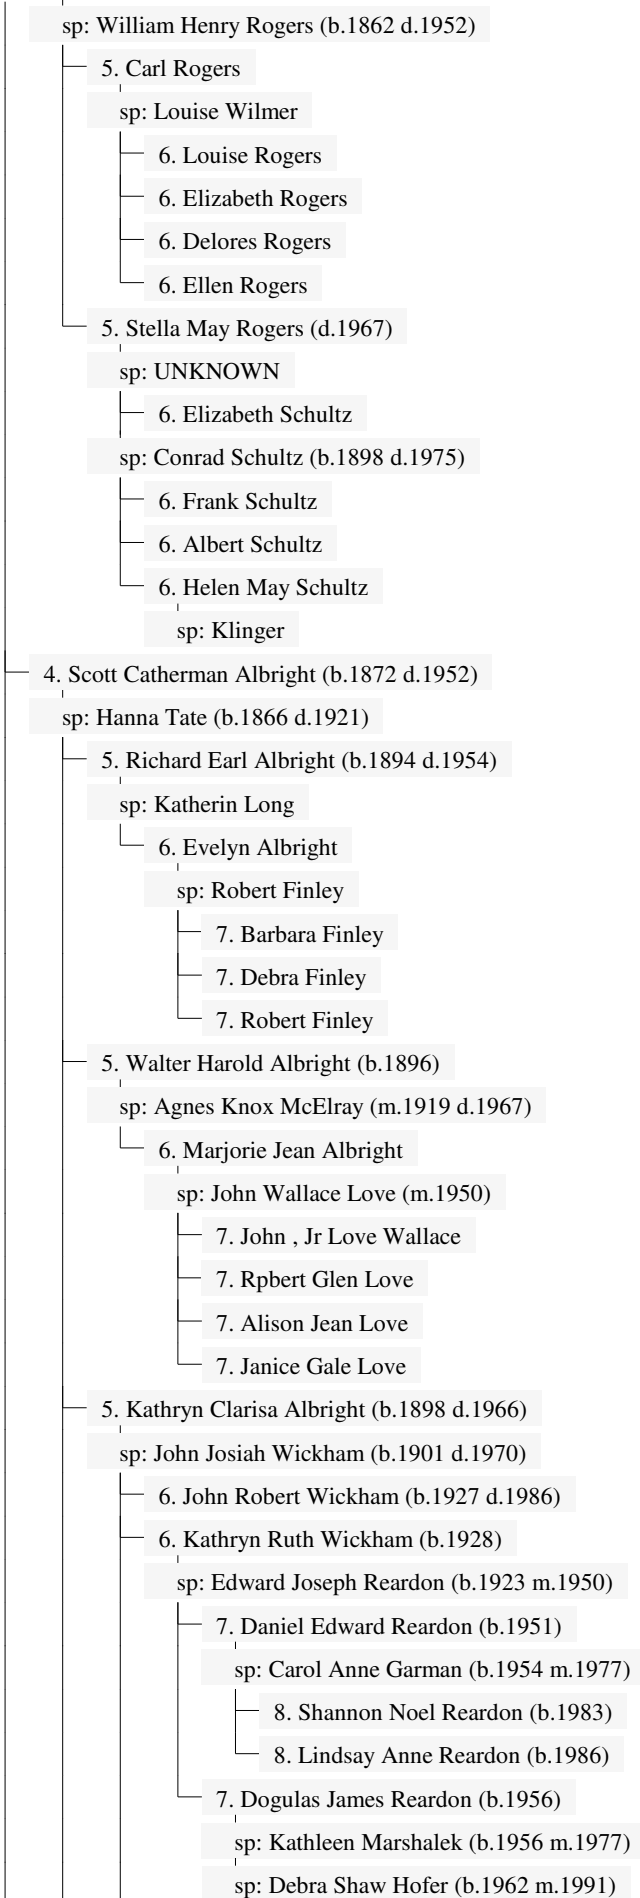

Descendants of ALBRIGHT

19 Aug 2010

Page 1

1. ALBRIGHT

sp: UNKNOWN

- 2. Molly Albright
- 2. John Albright
- 2. Moany Albright
- 2. Jacob Albright (b.1799)

sp: Elizabeth Schaffer

3. Israel Albright (d.1908)

3. Alexander B. Albright

3. Barbara Albright

sp: John Keyseigle

3. John M Albright (b.1837 d.1908)

sp: Sarah J. Florey (b.1837 m.1864 d.1874)

4. Charles J Albright (b.1862)

sp: Candace Musser

4. Mary Jane Albright (b.1865 d.1944)

sp: Snider

5. Robert Rossman

5. Pearl Rossman

5. Boyd Rossman

5. Mary Rossman

Descendants of ALBRIGHT

Descendants of ALBRIGHT

Descendants of ALBRIGHT

Descendants of ALBRIGHT

Descendants of ALBRIGHT

Descendants of ALBRIGHT

Descendants of ALBRIGHT

Descendants of ALBRIGHT

Descendants of ALBRIGHT

Descendants of ALBRIGHT

Descendants of ALBRIGHT