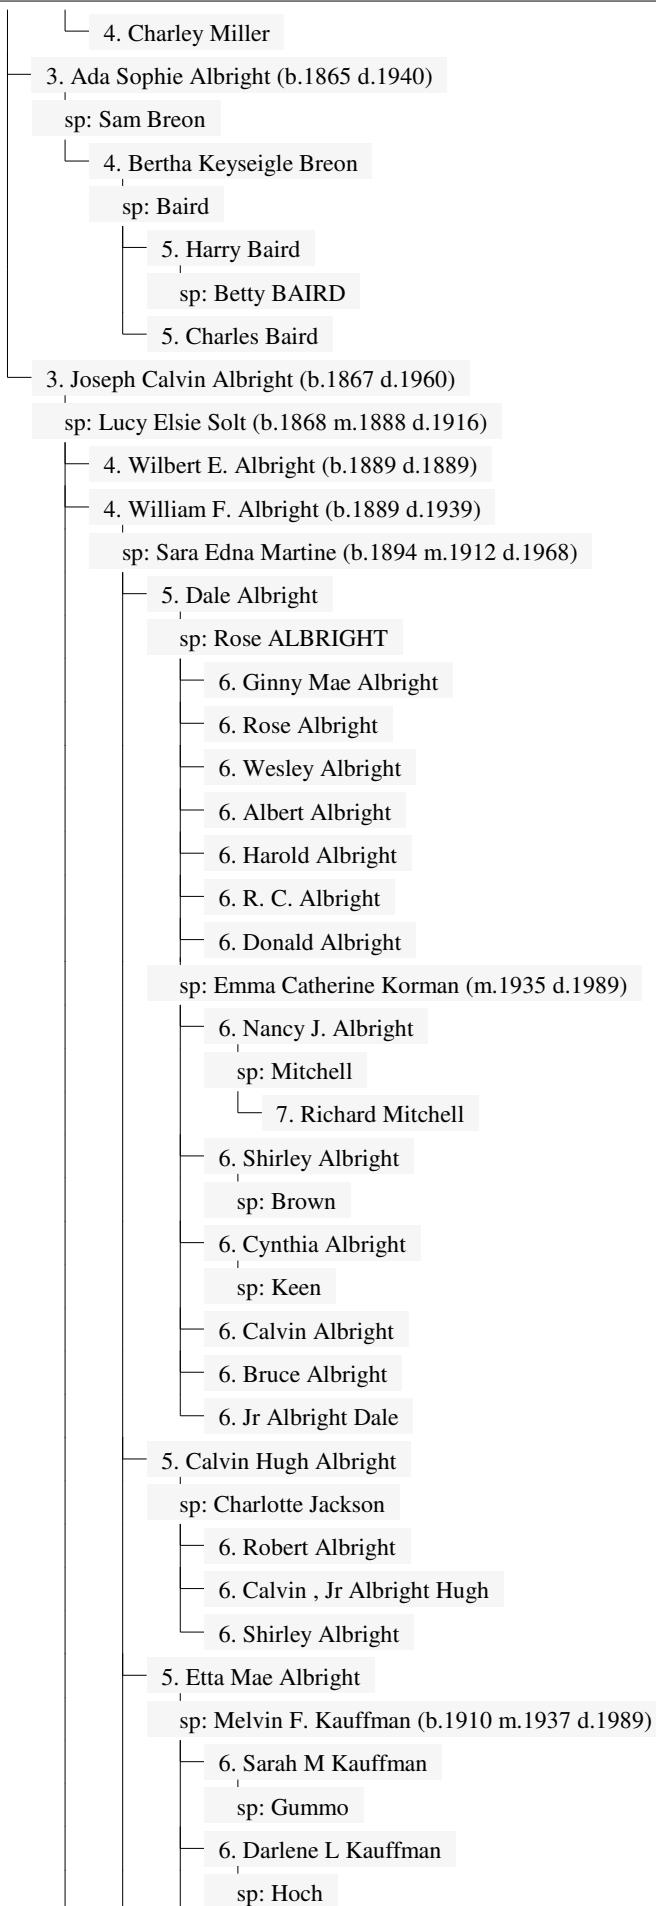

Descendants of ALBRIGHT

19 Aug 2010

Page 1

1. ALBRIGHT

sp: UNKNOWN

- 2. Molly Albright
- 2. John Albright
- 2. Moany Albright
- 2. Jacob Albright (b.1799)

sp: Elizabeth Schaffer

3. Israel Albright (d.1908)

Descendants of ALBRIGHT

Descendants of ALBRIGHT

Descendants of ALBRIGHT

Descendants of ALBRIGHT

Descendants of ALBRIGHT

Descendants of ALBRIGHT

Descendants of ALBRIGHT

Descendants of ALBRIGHT

Descendants of ALBRIGHT

19 Aug 2010

Page 13

Descendants of ALBRIGHT

19 Aug 2010

Page 14

Descendants of ALBRIGHT

Descendants of ALBRIGHT

Descendants of ALBRIGHT

Descendants of ALBRIGHT

Descendants of ALBRIGHT