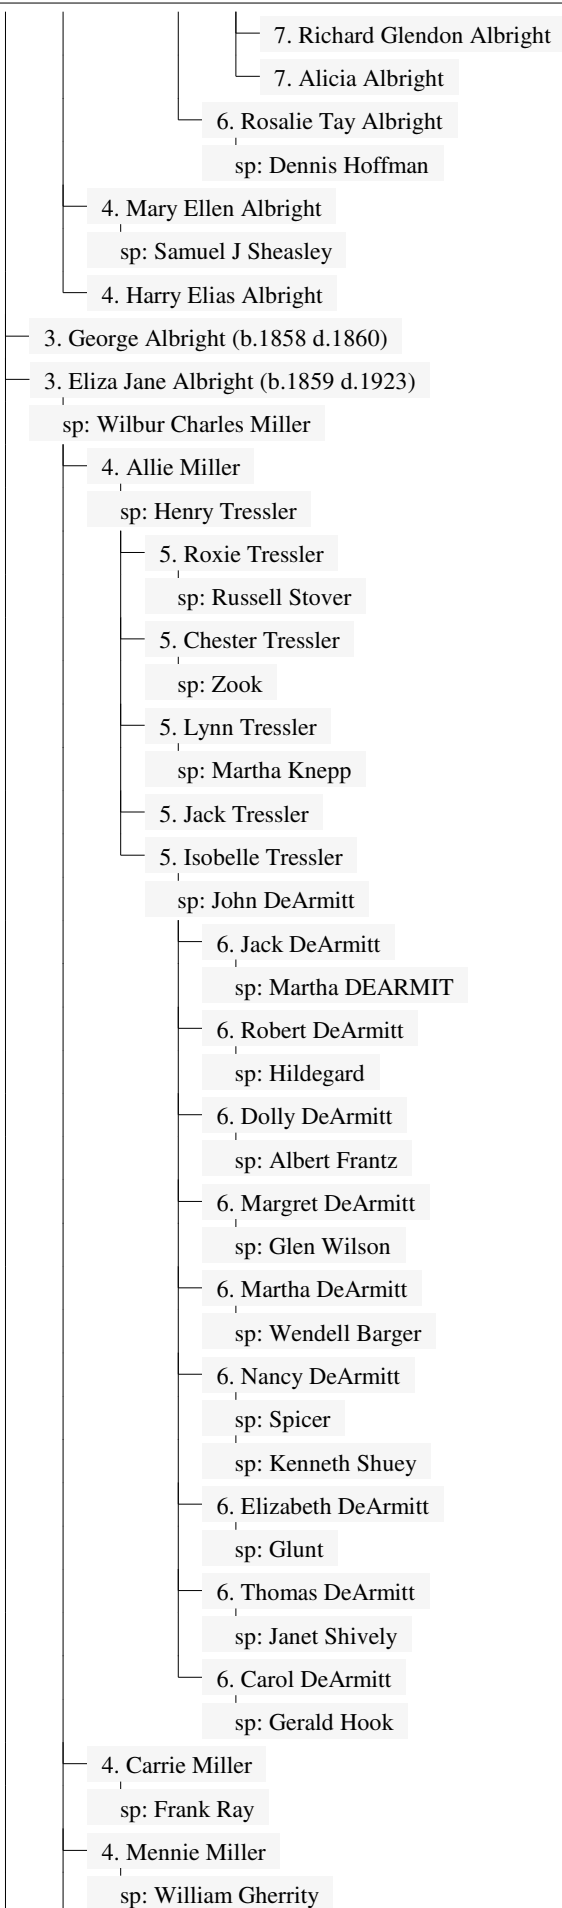

Descendants of ALBRIGHT

19 Aug 2010

Page 13