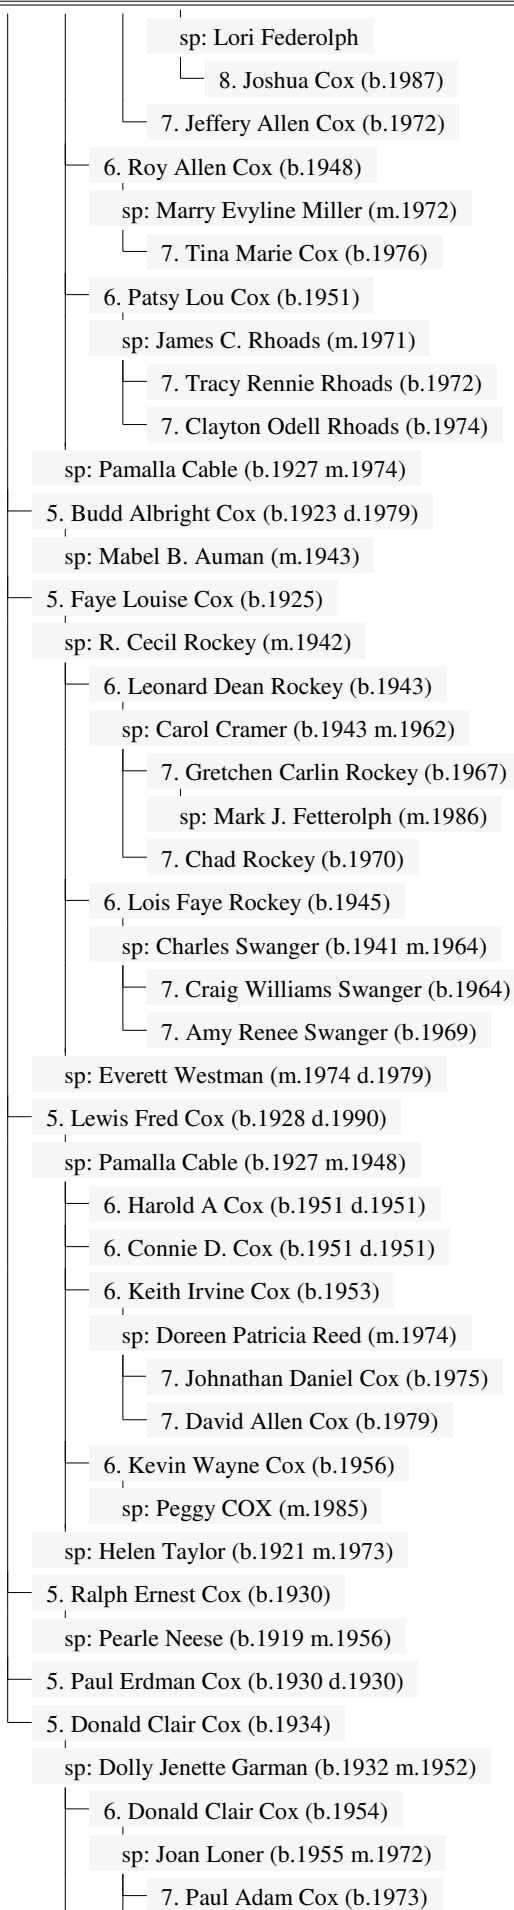

Descendants of ALBRIGHT

19 Aug 2010

Page 1

1. ALBRIGHT

sp: UNKNOWN

- 2. Molly Albright
- 2. John Albright
- 2. Moany Albright
- 2. Jacob Albright (b.1799)

sp: Elizabeth Schaffer

3. Israel Albright (d.1908)

3. Alexander B. Albright

3. Barbara Albright

sp: John Keyseigle

3. John M Albright (b.1837 d.1908)

sp: Sarah J. Florey (b.1837 m.1864 d.1874)

4. Charles J Albright (b.1862)

sp: Candace Musser

4. Mary Jane Albright (b.1865 d.1944)

Descendants of ALBRIGHT

Descendants of ALBRIGHT

Descendants of ALBRIGHT

Descendants of ALBRIGHT

Descendants of ALBRIGHT

Descendants of ALBRIGHT

Descendants of ALBRIGHT

Descendants of ALBRIGHT

Descendants of ALBRIGHT

Descendants of ALBRIGHT

Descendants of ALBRIGHT