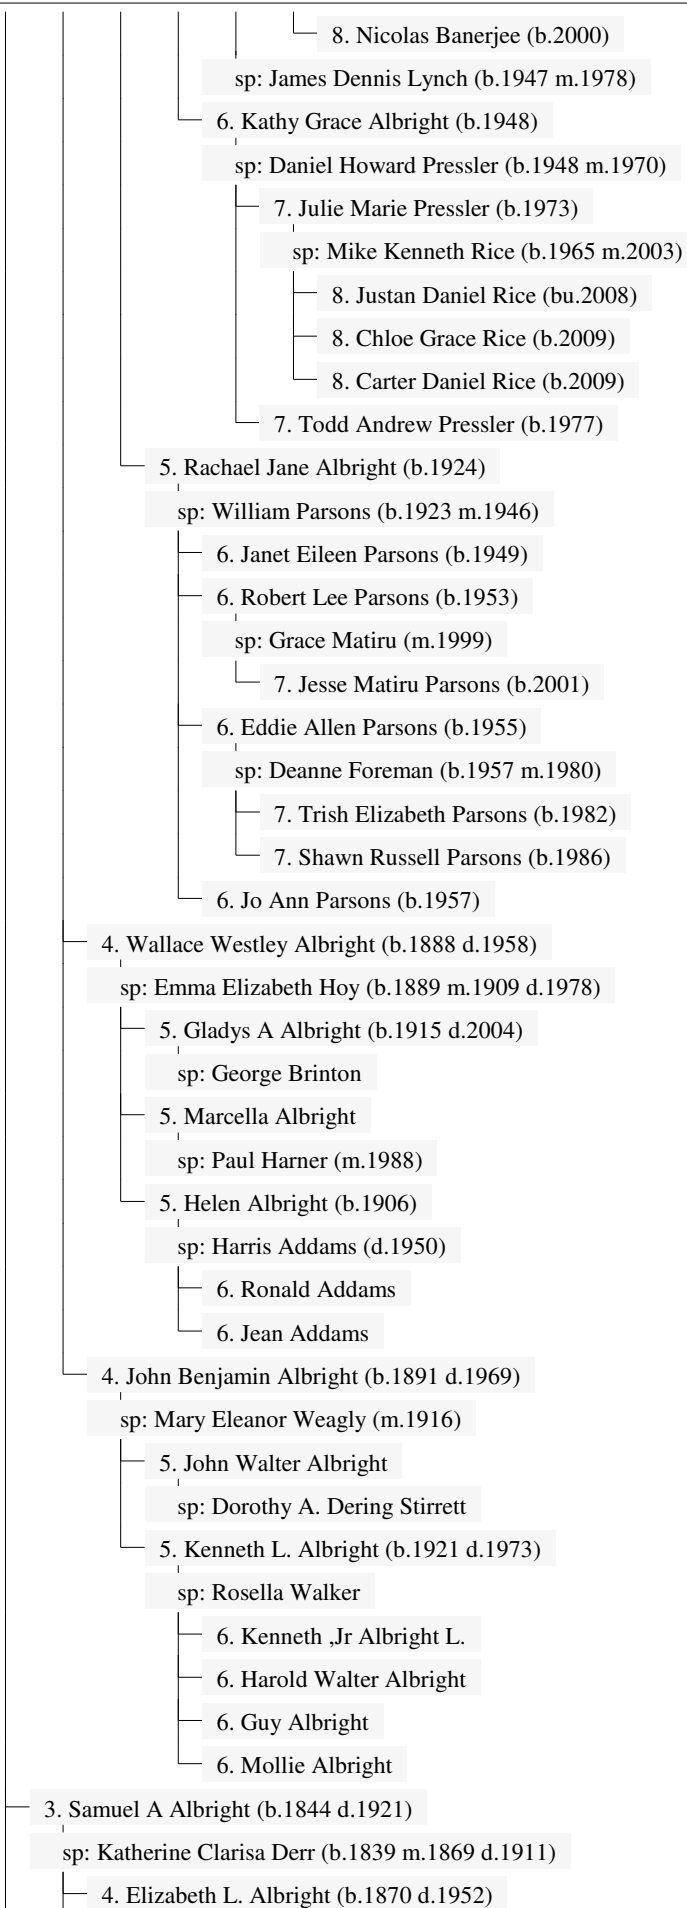

Descendants of ALBRIGHT

19 Aug 2010

Page 1

1. ALBRIGHT

sp: UNKNOWN

- 2. Molly Albright
- 2. John Albright
- 2. Moany Albright
- 2. Jacob Albright (b.1799)

sp: Elizabeth Schaffer

3. Israel Albright (d.1908)

sp: David McClellan Rossman

5. Gladys Rossman

sp: Perry Ambrose Bratton (b.1901 m.1933 d.1987)

- 6. John Fuoss
- 6. Donald Fuoss

5. Grace Rossman

sp: Gilliam

5. Harry Rossman

5. Anna Rossman

sp: Snider

5. Robert Rossman

5. Pearl Rossman

5. Boyd Rossman

5. Mary Rossman

Descendants of ALBRIGHT

Descendants of ALBRIGHT

Descendants of ALBRIGHT

Descendants of ALBRIGHT

Descendants of ALBRIGHT

Descendants of ALBRIGHT

Descendants of ALBRIGHT

Descendants of ALBRIGHT

Descendants of ALBRIGHT

Descendants of ALBRIGHT

Descendants of ALBRIGHT