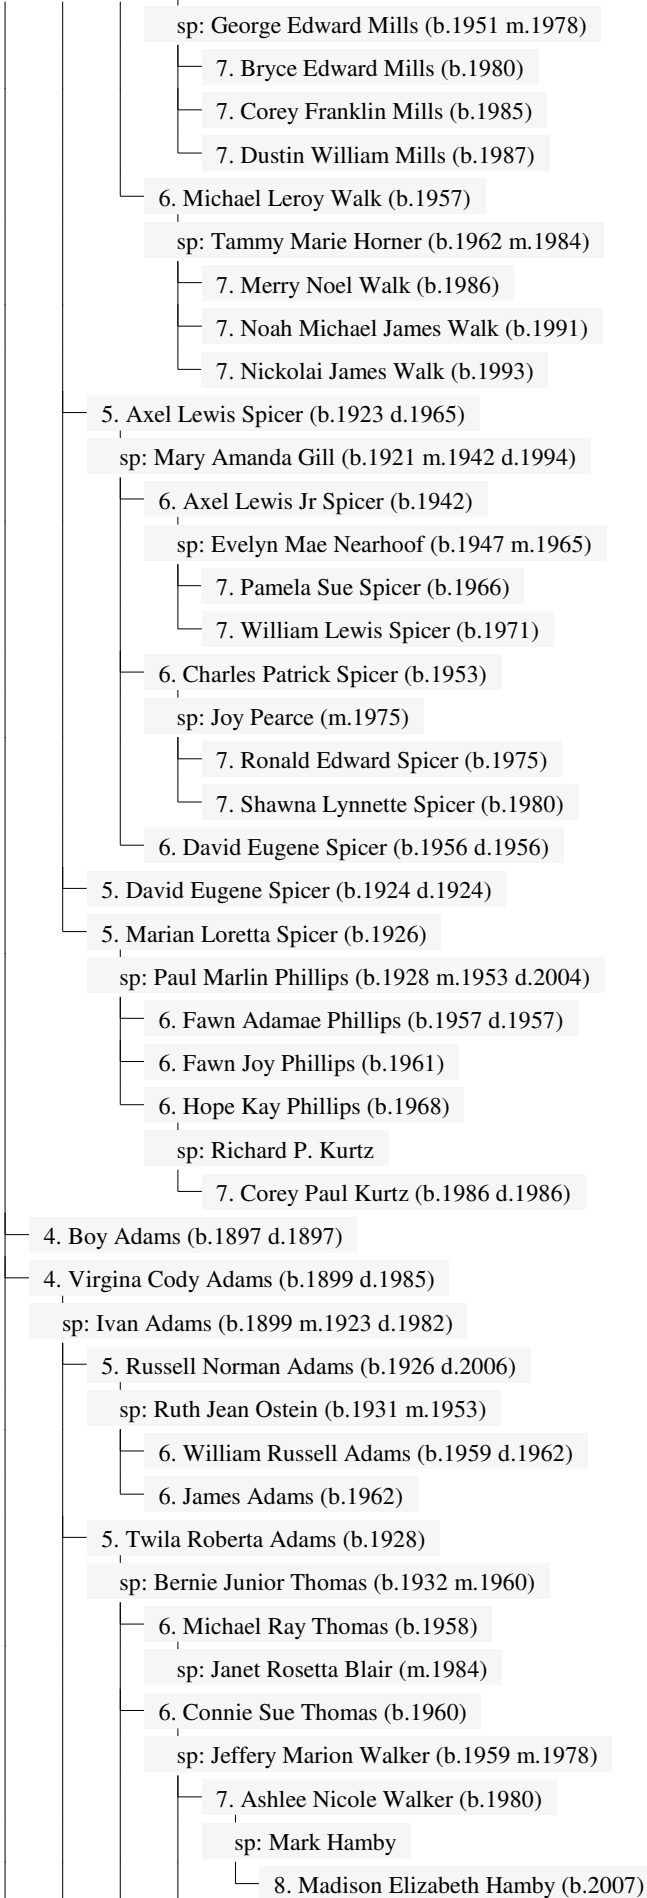

Descendants of William Adams