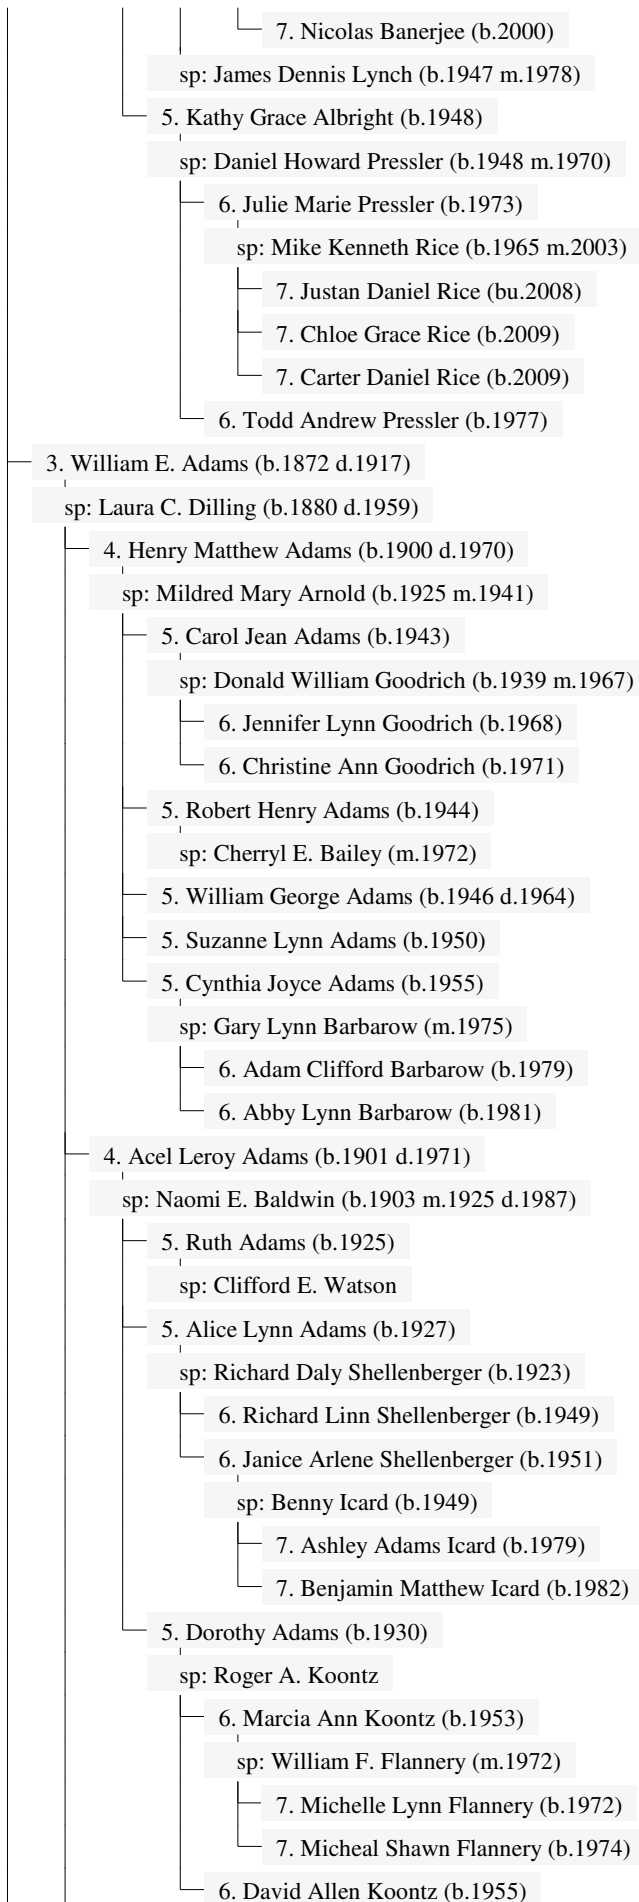

Descendants of William Adams

19 Aug 2010

Page 17