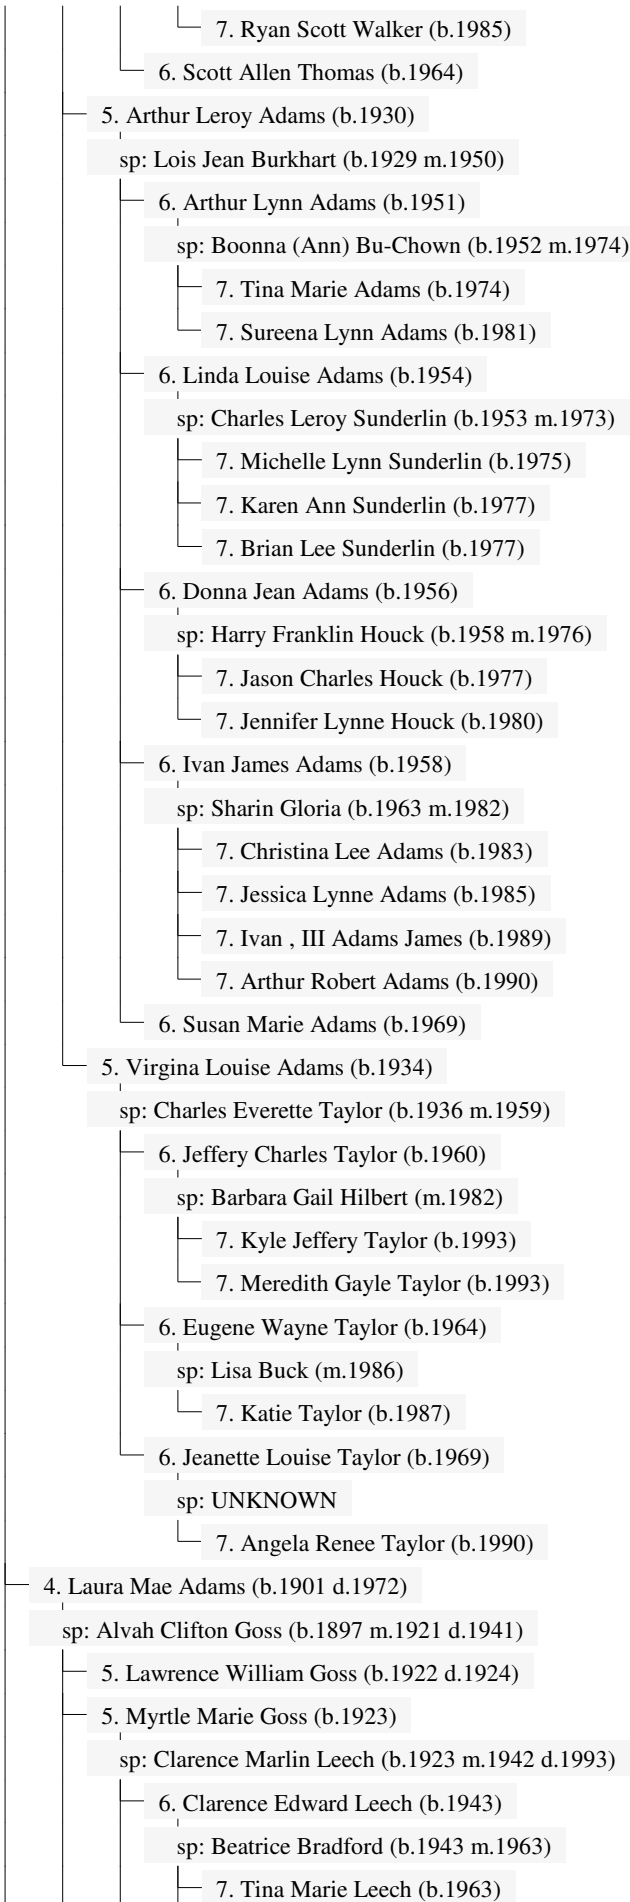

Descendants of William Adams