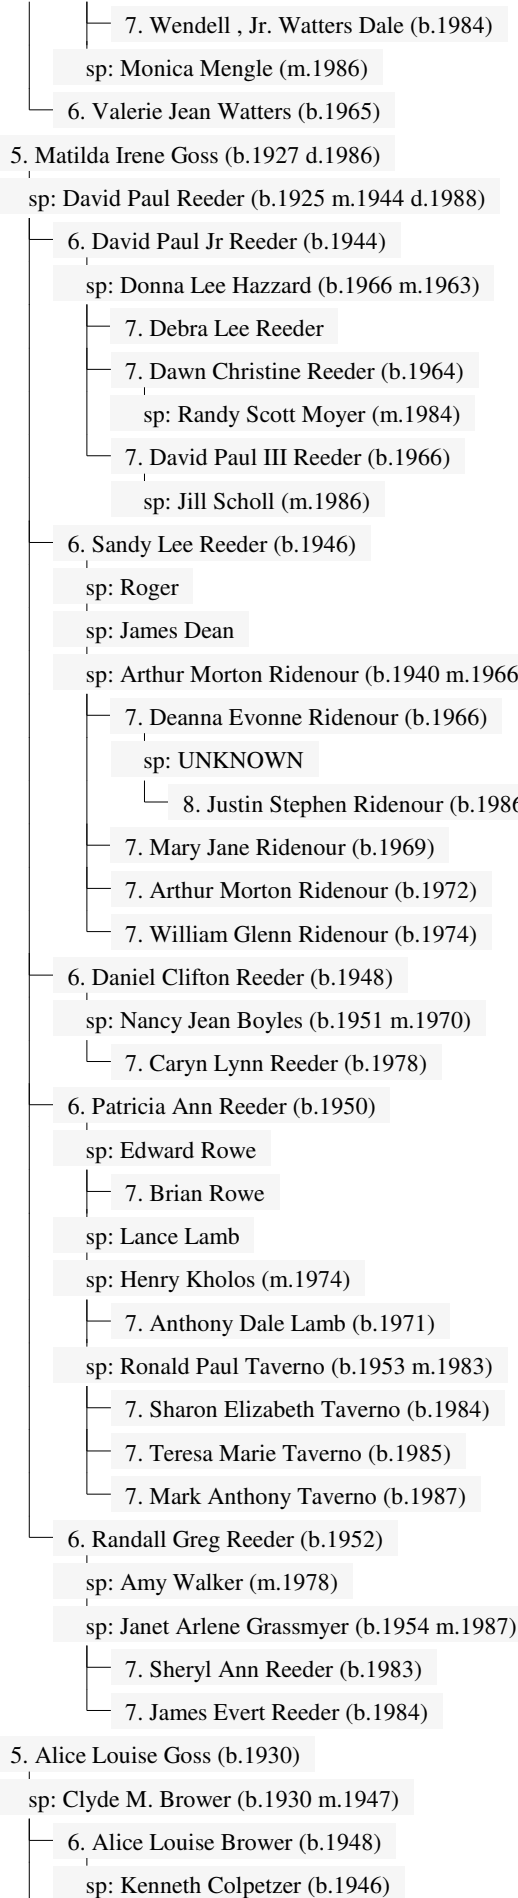

Descendants of William Adams