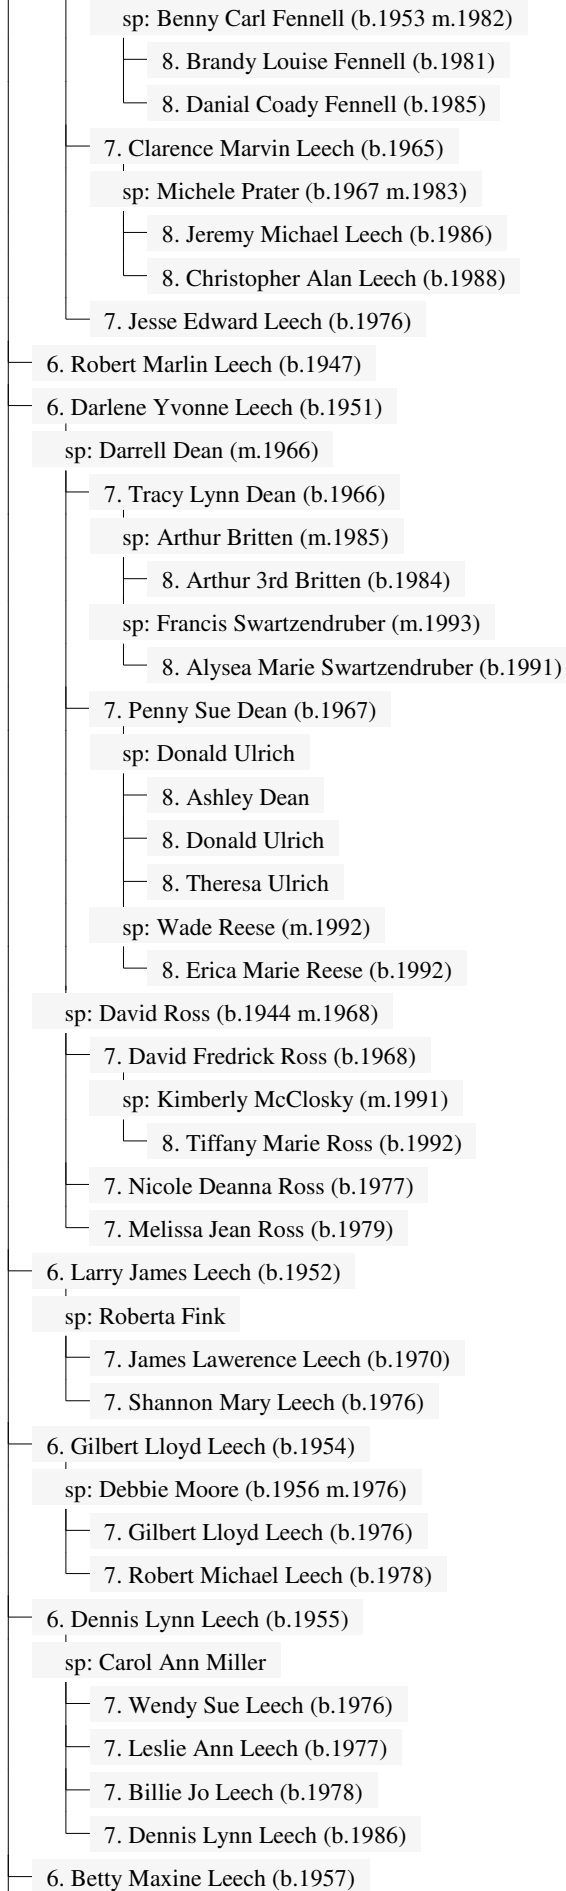

Descendants of William Adams