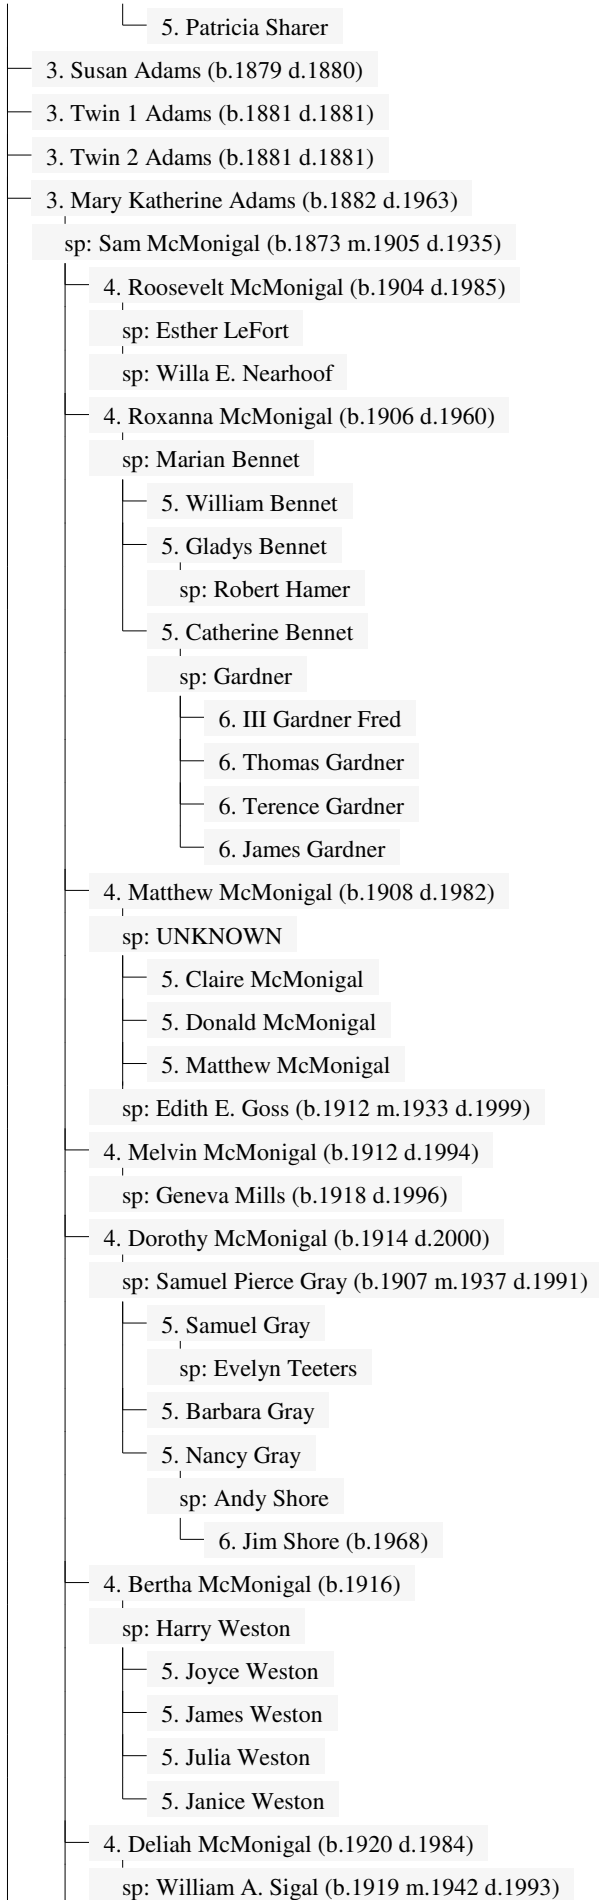

Descendants of William Adams

19 Aug 2010

Page 22