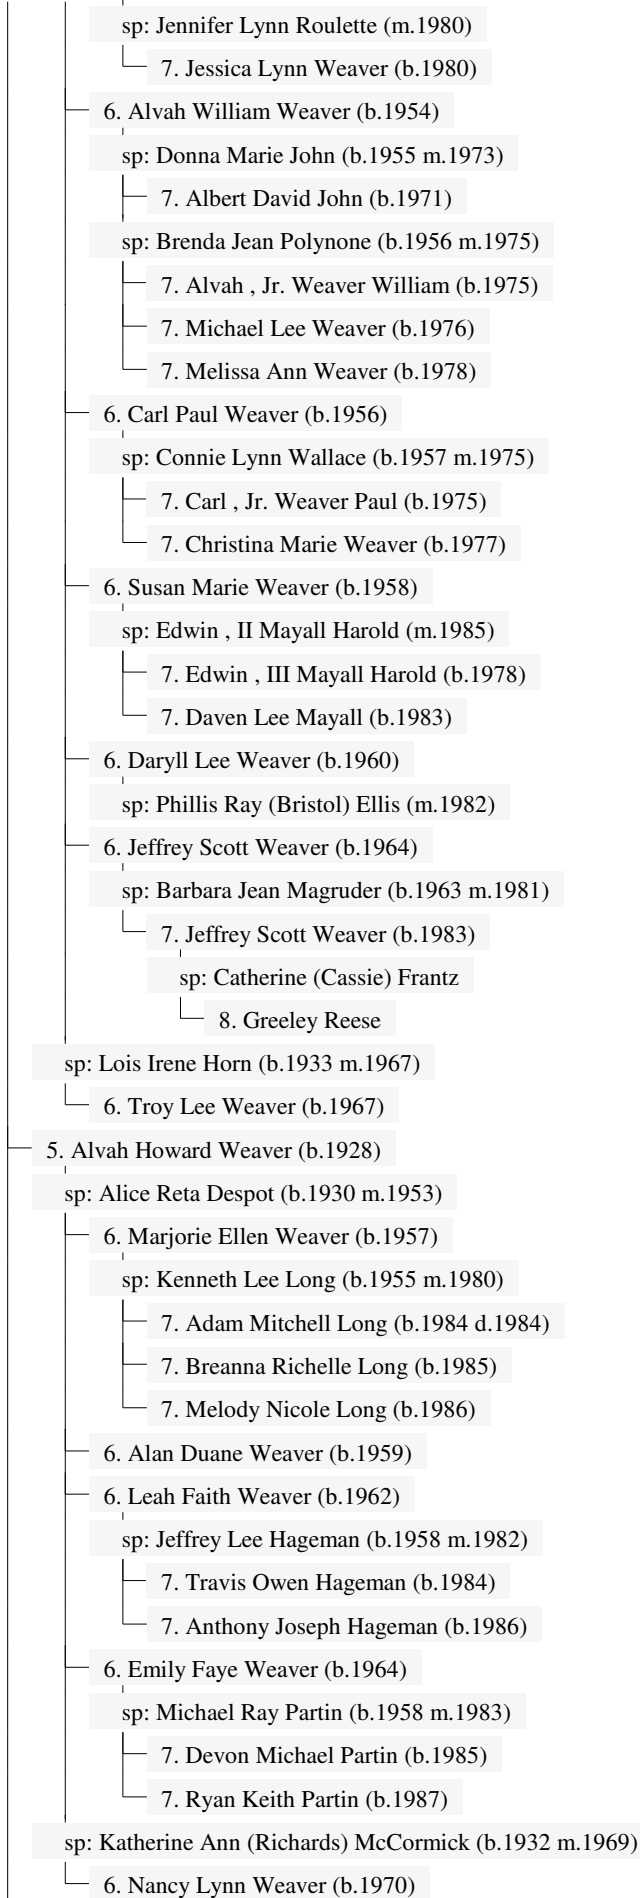

Descendants of William Adams