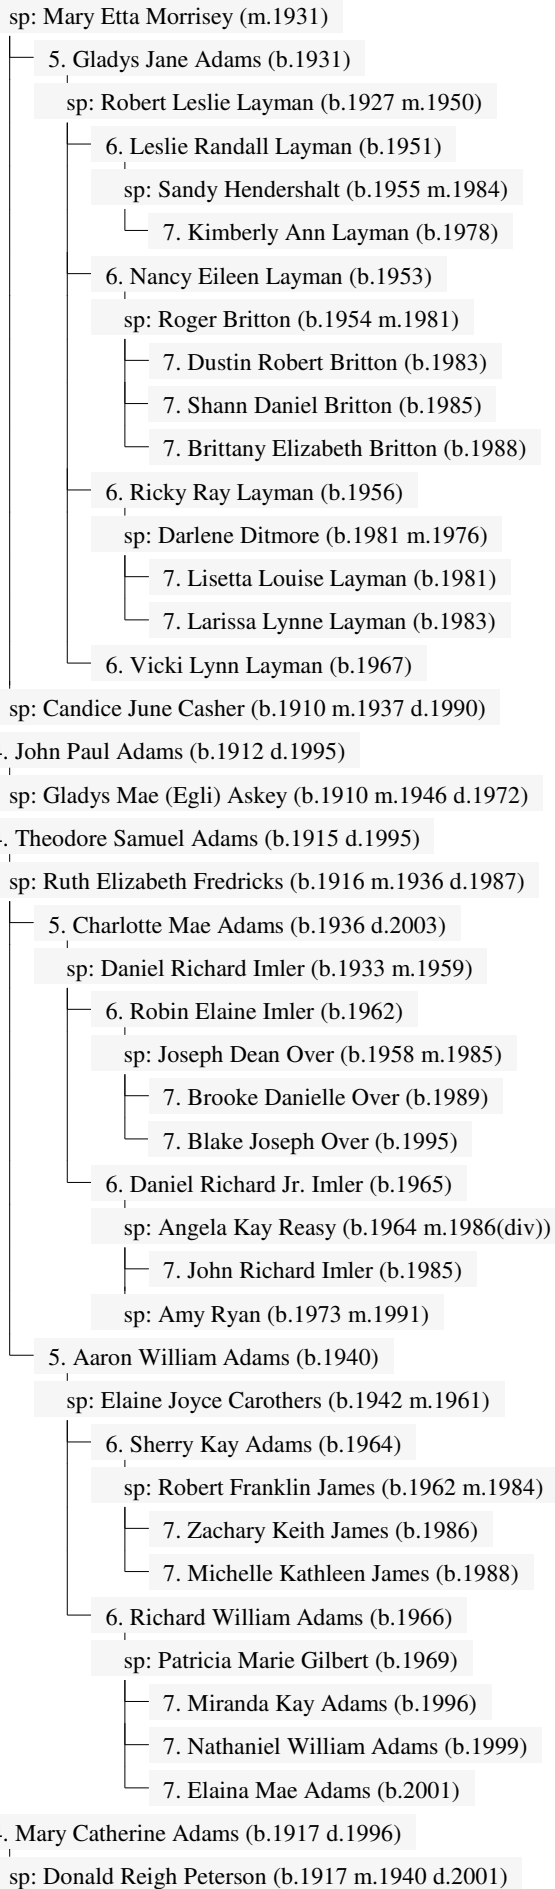

Descendants of William Adams