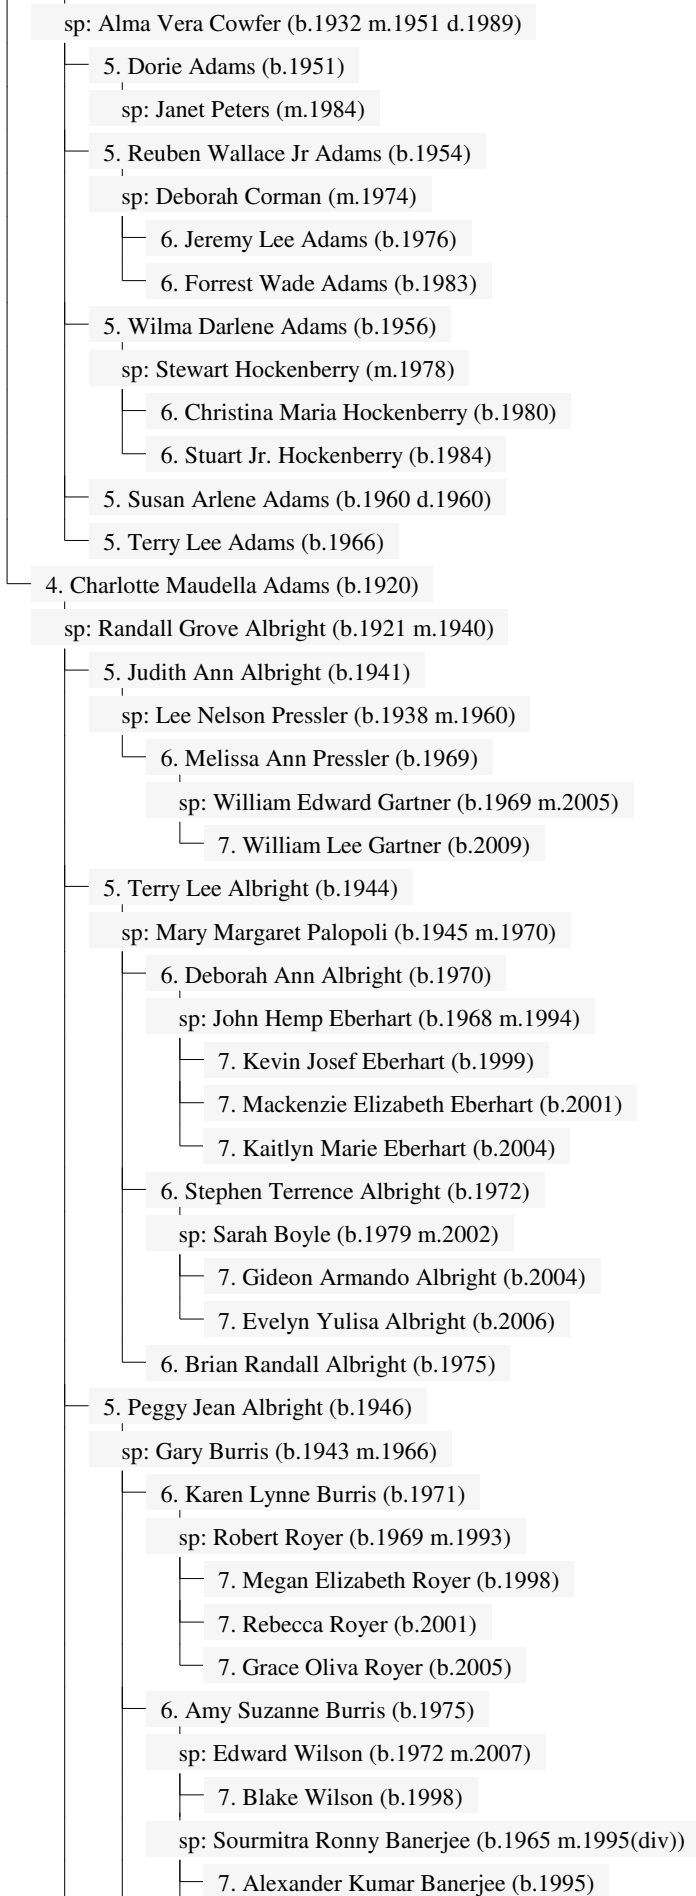

Descendants of William Adams

19 Aug 2010

Page 16